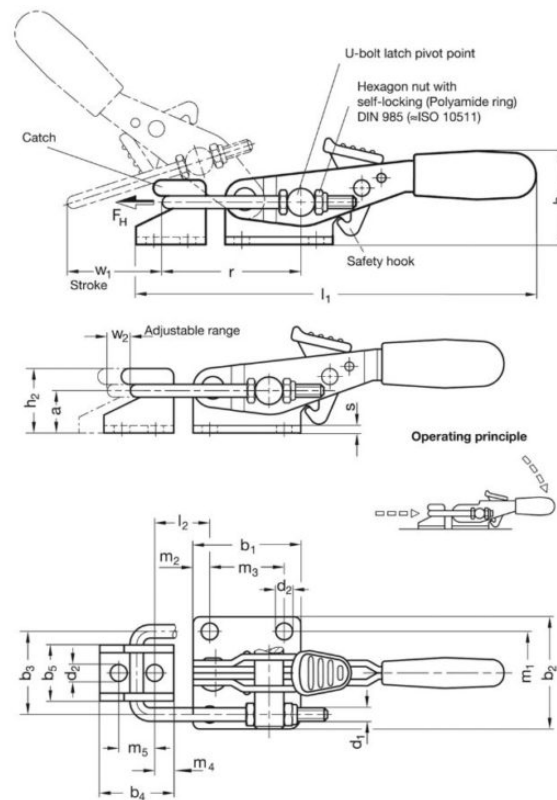

# Data Sheet

Article number: 208513160TA4  
 Description: E+G Klee latch clamp  
 GN 851.3-160-T-A4, w/o.hook w.catch  
 Note: w/o.hook w.catch

## Measures

1 = -	h1 = 31	m5 = 10
a = -	h2 = 18	Power = 1600
b1 = 26	l1 = -	r = -
b2 = 28	L2 = -	s = 2.0
b3 = -	m1 = 19	Size = 160
b4 = 20	m2 = 5	w1 = -
b5 = 14	m3 = 16	w2 = -
d2 = 4.3	m4 = 5	